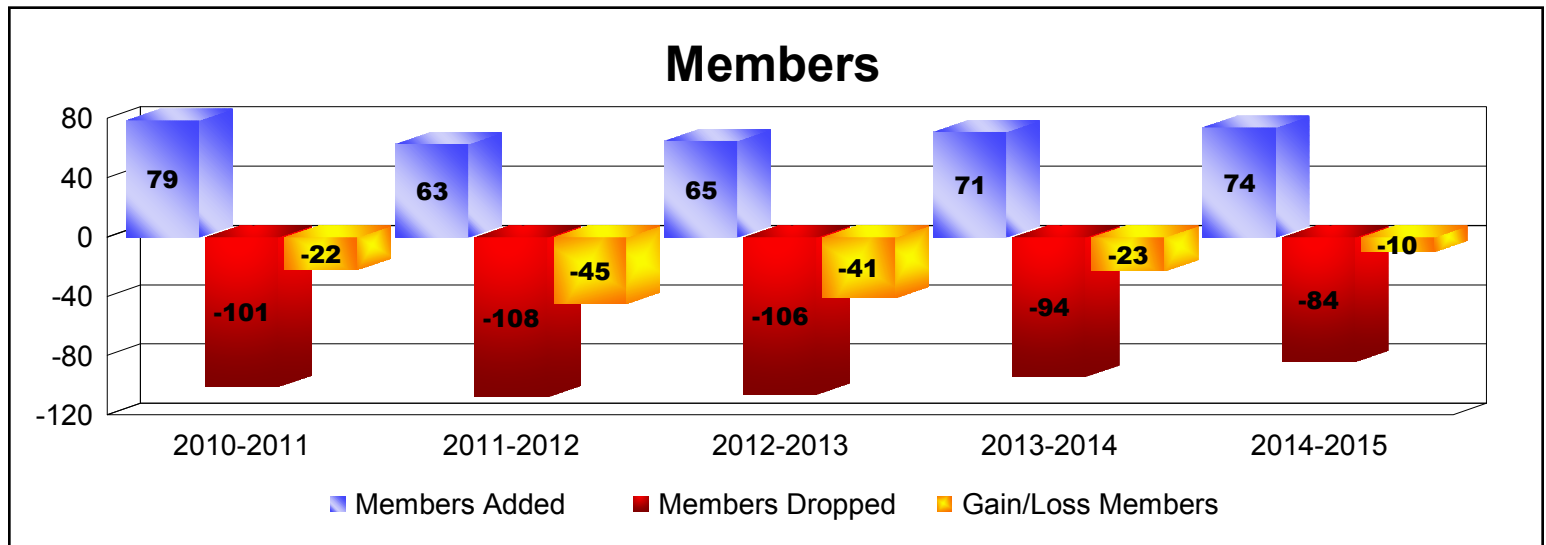

Year	New Clubs	Dropped Clubs	Gain/ Loss Clubs	New Members	Charter Members	Reinstate Members	Transfer Members	Total Member Added	Total Members Dropped	Gain/ Loss Members
2010-2011	0	0	0	68	5	4	2	79	-101	-22
2011-2012	0	-1	-1	53	0	4	6	63	-108	-45
2012-2013	0	-1	-1	58	0	1	6	65	-106	-41
2013-2014	0	-2	-2	57	1	1	12	71	-94	-23
2014-2015	0	0	0	65	2	5	2	74	-84	-10
Average	0	-1	-1	60	2	3	6	70	-99	-28

Year	New Clubs	Dropped Clubs	Gain/ Loss Clubs	New Members	Charter Members	Reinstate Members	Transfer Members	Total Member Added	Total Members Dropped	Gain/ Loss Members
2010-2011	0	-1	-1	23	0	0	4	27	-38	-11
2011-2012	0	0	0	11	0	1	2	14	-50	-36
2012-2013	0	0	0	18	0	1	3	22	-40	-18
2013-2014	0	0	0	16	0	2	2	20	-35	-15
2014-2015	0	0	0	15	0	1	3	19	-39	-20
Average	0	0	0	17	0	1	3	20	-40	-20