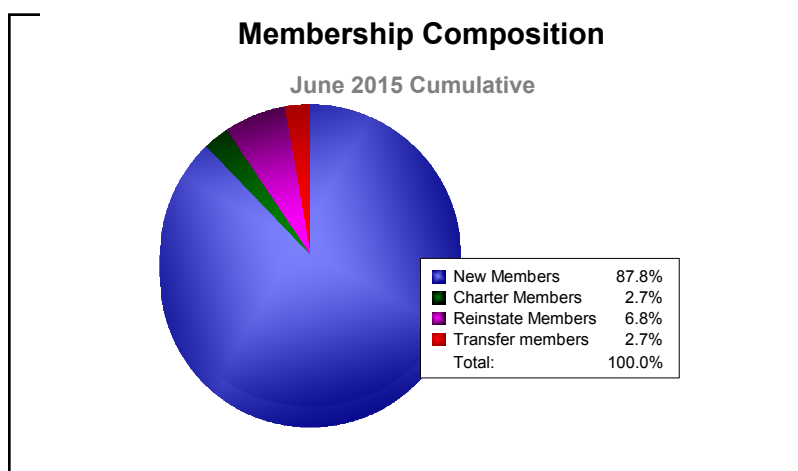

Year	New Clubs	Dropped Clubs	Gain/ Loss Clubs	New Members	Charter Members	Reinstate Members	Transfer Members	Total Member Added	Total Members Dropped	Gain/ Loss Members
2010-2011	0	0	0	68	5	4	2	79	-101	-22
2011-2012	0	-1	-1	53	0	4	6	63	-108	-45
2012-2013	0	-1	-1	58	0	1	6	65	-106	-41
2013-2014	0	-2	-2	57	1	1	12	71	-94	-23
2014-2015	0	0	0	65	2	5	2	74	-84	-10
Average	0	-1	-1	60	2	3	6	70	-99	-28