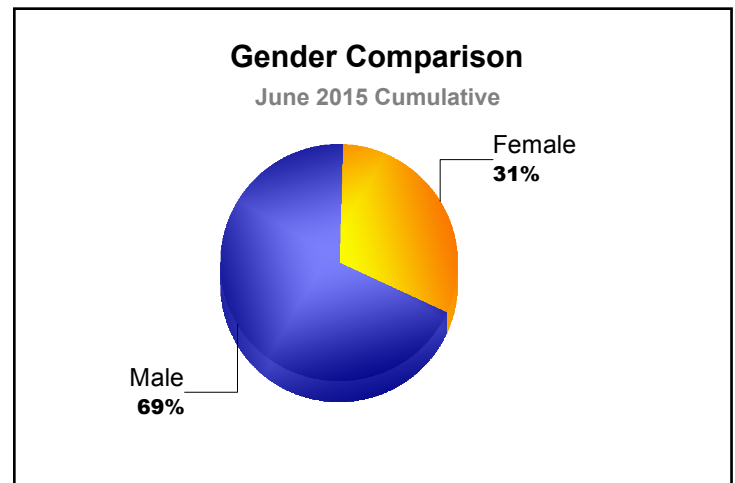

Year	New Clubs	Dropped Clubs	Gain/ Loss Clubs	New Members	Charter Members	Reinstate Members	Transfer Members	Total Member Added	Total Members Dropped	Gain/ Loss Members
2010-2011	0	0	0	68	5	4	2	79	-101	-22
2011-2012	0	-1	-1	53	0	4	6	63	-108	-45
2012-2013	0	-1	-1	58	0	1	6	65	-106	-41
2013-2014	0	-2	-2	57	1	1	12	71	-94	-23
2014-2015	0	0	0	65	2	5	2	74	-84	-10
Average	0	-1	-1	60	2	3	6	70	-99	-28