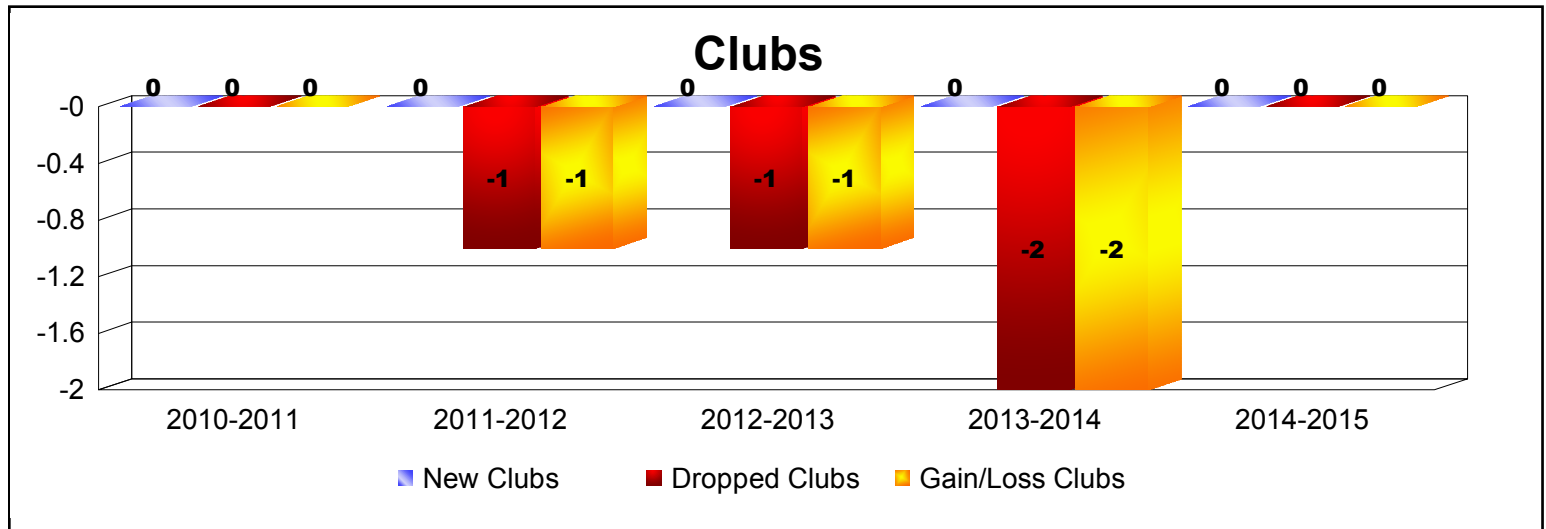

Year	New Clubs	Dropped Clubs	Gain/ Loss Clubs	New Members	Charter Members	Reinstate Members	Transfer Members	Total Member Added	Total Members Dropped	Gain/ Loss Members
2010-2011	0	0	0	68	5	4	2	79	-101	-22
2011-2012	0	-1	-1	53	0	4	6	63	-108	-45
2012-2013	0	-1	-1	58	0	1	6	65	-106	-41
2013-2014	0	-2	-2	57	1	1	12	71	-94	-23
2014-2015	0	0	0	65	2	5	2	74	-84	-10
Average	0	-1	-1	60	2	3	6	70	-99	-28

Year	New Clubs	Dropped Clubs	Gain/ Loss Clubs	New Members	Charter Members	Reinstate Members	Transfer Members	Total Member Added	Total Members Dropped	Gain/ Loss Members
2010-2011	0	-1	-1	23	0	0	4	27	-38	-11
2011-2012	0	0	0	11	0	1	2	14	-50	-36
2012-2013	0	0	0	18	0	1	3	22	-40	-18
2013-2014	0	0	0	16	0	2	2	20	-35	-15
2014-2015	0	0	0	15	0	1	3	19	-39	-20
Average	0	0	0	17	0	1	3	20	-40	-20